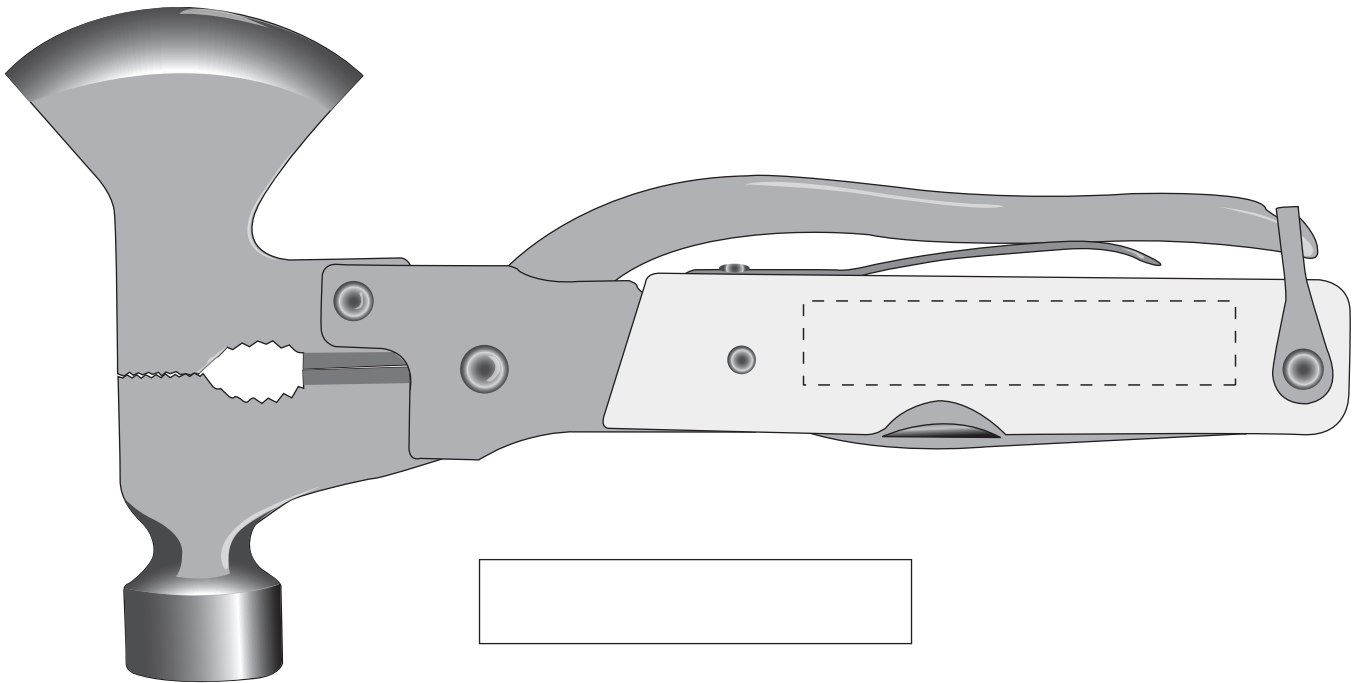

ARTWORK LAYOUT SHEET

Product view at 100%

Actual size imprint area

Hatchet Multi-Tool w/Pouch
Imprint area: 1-1/4"w x 9/16"h or 2-1/4"w x 7/16"h