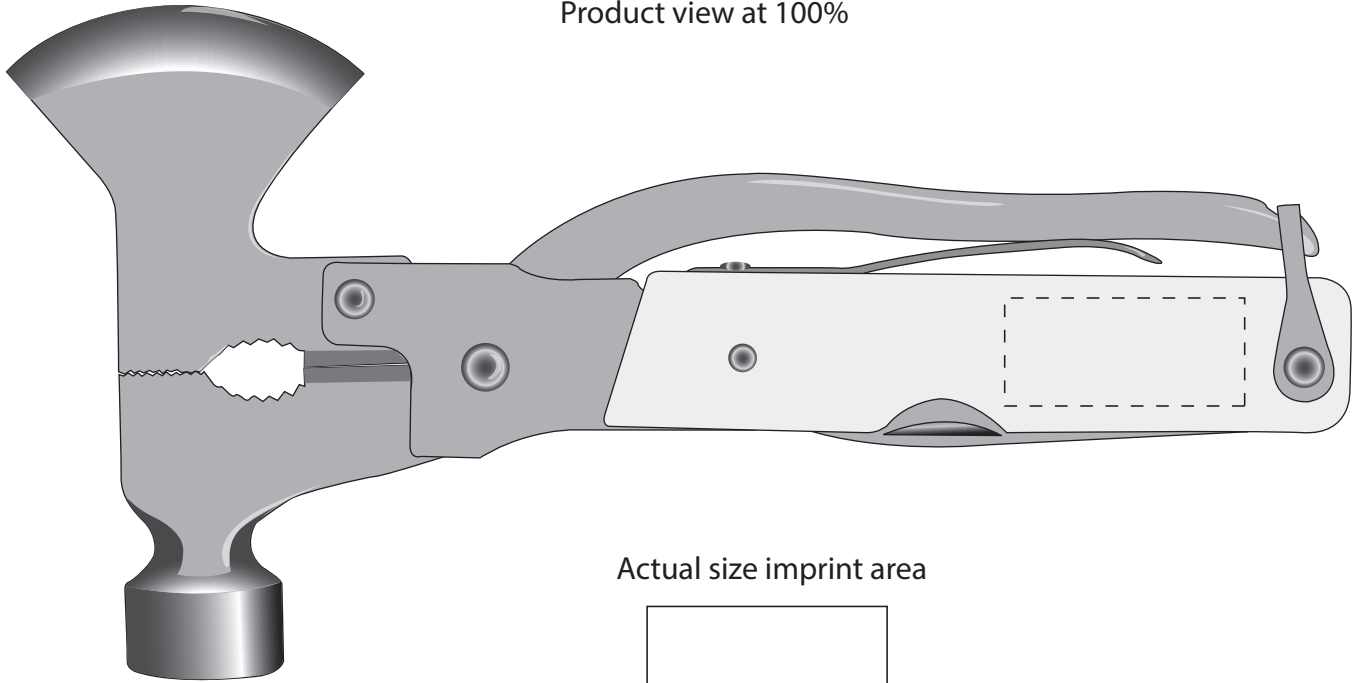

ARTWORK LAYOUT SHEET

Product view at 100%

Actual size imprint area

Hatchet Multi-Tool w/Pouch
Imprint area: 1-1/4"w x 9/16"h or 2-1/4"w x 7/16"h