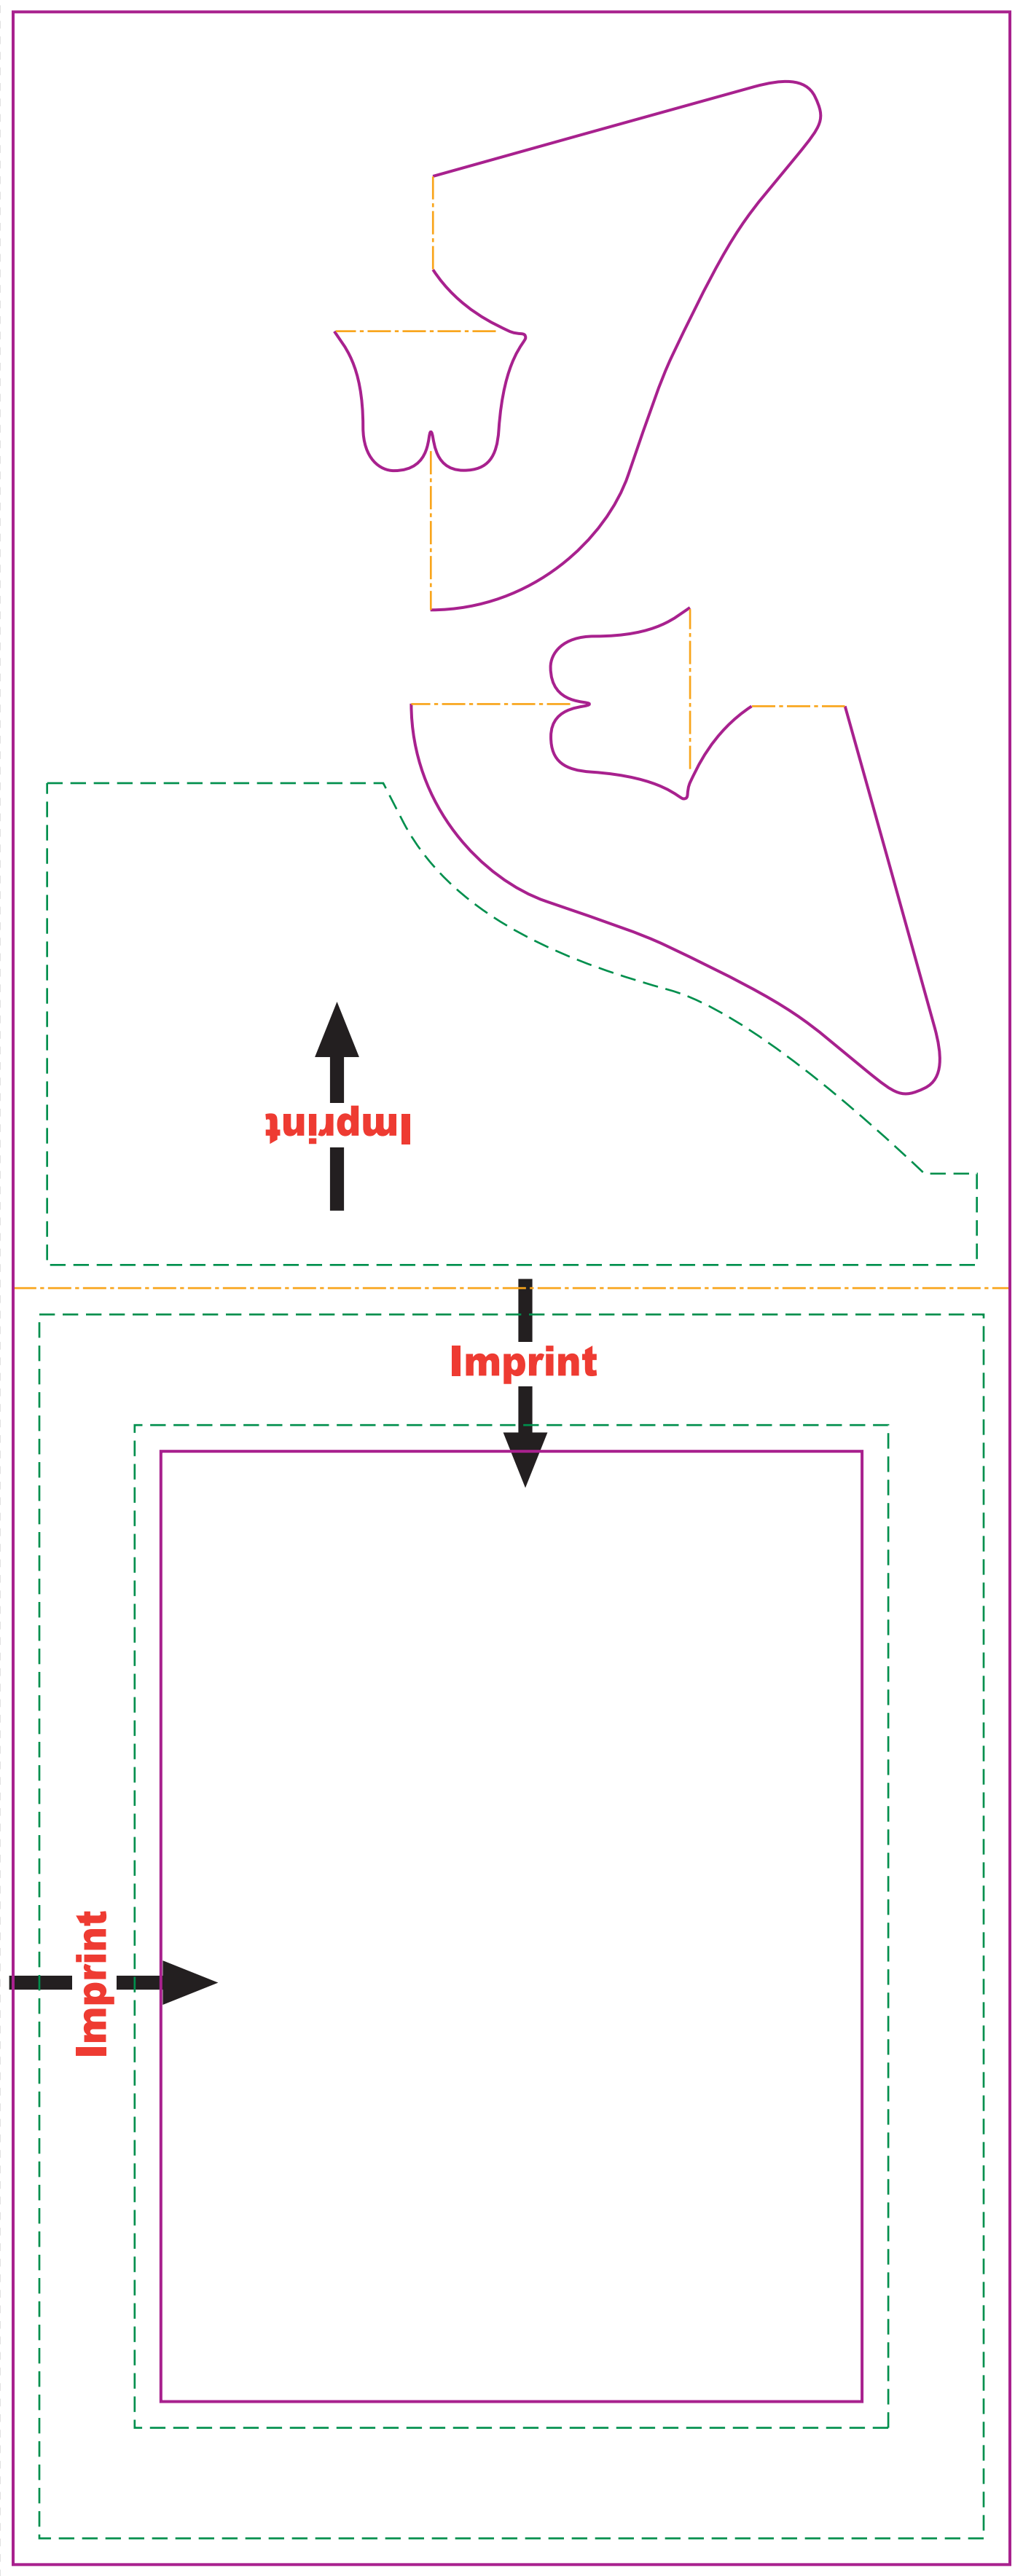

Actual size  
Width: 7.125 in.  
Height: 18.25 in.

**PIC533**  
**Photo Frame**

- **Bleed Line**  
(1/8" offset from Die Line)
- **Die Line**  
(represents actual cut product)
- - - - **Live Area**  
(3/16" inset from Die Line)
- · - · **Fold**

Please keep all text and graphics inside the Live Area unless the graphic element is intended to bleed. Borders, if included, should bleed outward from the Live Area.  
Please model spot colors using the Pantone solid coated Matching System  
Please submit all Fonts and Links for output with your Final Composite.